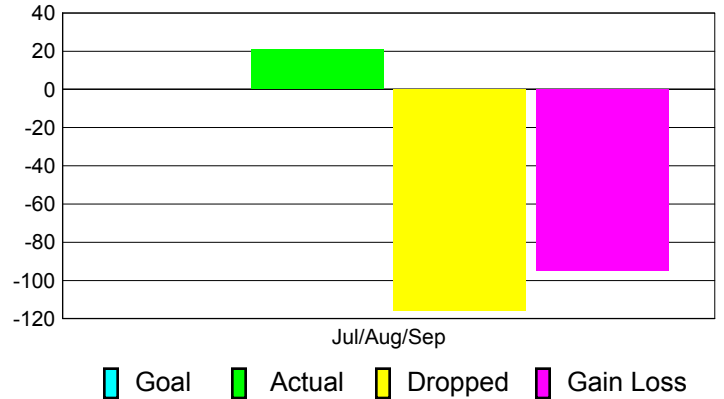

Membership Results 2012-2013

Goal, New, Dropped, Gain/Loss

Comparison of Membership Gain/Loss

Current Year Compared to the Previous Year