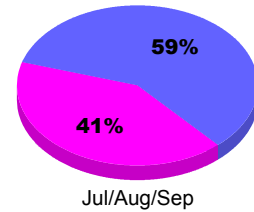

Membership Results
2012-2013

Membership
2011-2012

Month	Net Memb Goal	Actual New Memb	Actual Dropped Memb	Gain/Loss of Memb	Gain/Loss of Memb
Jul/Aug/Sep		21	-116	-95	-34
Totals		21	-116	-95	-34

Membership Results 2012-2013

Goal, New, Dropped, Gain/Loss

Comparison of Membership Gain/Loss

Current Year Compared to the Previous Year

Gender Comparison 2012-2013

Jul/Aug/Sep

Male Female